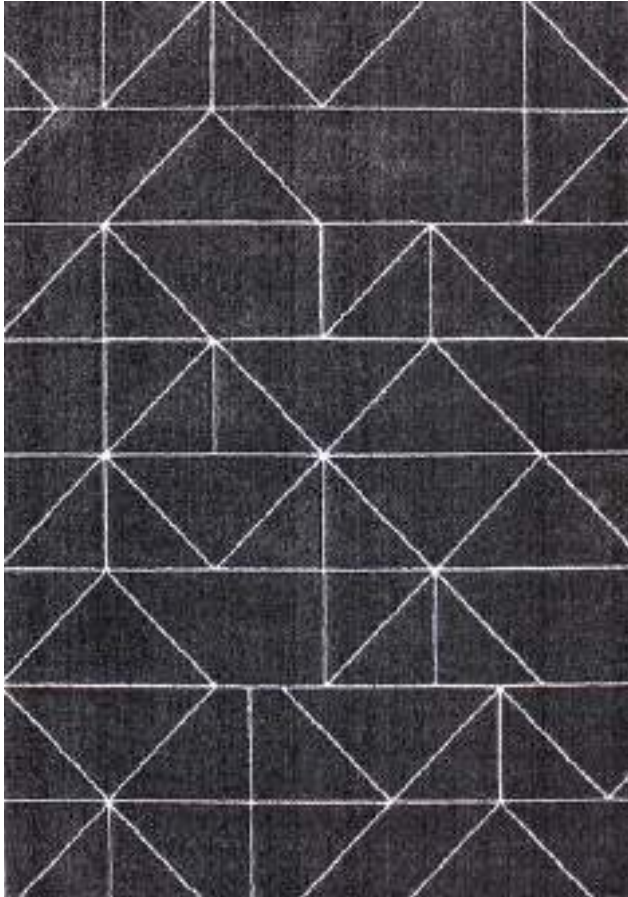

DISCLAIMER: Actual color may vary. Please understand the actual color may vary slightly from your monitor.

PLAY COLLECTION

The Play Collection is made of 100% polyester microfiber pile that ensures unrivaled softness and a subtle velvety sheen. The timeless colors of this collection along with the trendiest designs and modern patterns, will certainly enhance every type of decor. These rugs are durable and non-shedding for long lasting comfort.