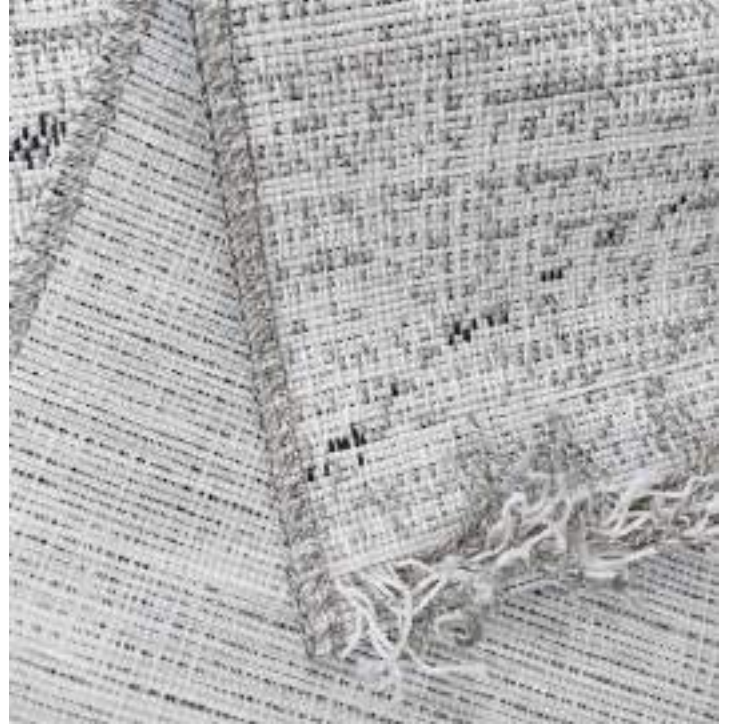

DISCLAIMER: Actual color may vary. Please understand the actual color may vary slightly from your monitor.

TWEED COLLECTION

The Tweed & Weave collection draws inspiration from English tweed designs. Made from 100% Oeko-Tex R polypropylene yarn, this elegantly- structured carpet's finish features a unique contemporary fabric with an artisanal stitch. The Tweed & Weave collection is easy to clean and non-shedding, which makes them great for both indoor and outdoor use.

NAME:
TWEED 9158-R,

COLOR:
T614

LESS 10%

SIZE		PHP
155 x 225 cm	(5'1" x 7'5")	22,500
190 x 285 cm	(6'3" x 9'4")	34,500
230 x 325 cm	(7'7" x 10'8")	48,500
270 x 375 cm	(8'10" x 12'4")	65,500

sales@eurobel.com.ph
www.eurobel.com.ph