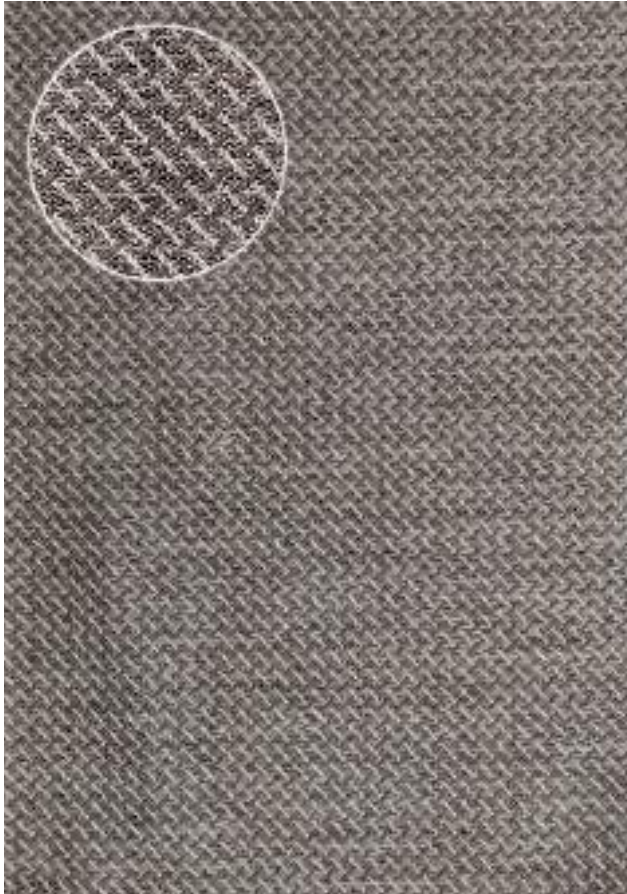

F-NATURE COLLECTION

The very versatile and popular F-Nature Collection is a flat weave design that enhances both your indoor and outdoor space. It is made with 100% polypropylene Stainsafe® that looks so natural and sophisticated. It's flexible, weather safe, durable, suitable for allergic persons, very easy to clean and non-shedding. This collection can be customized to your size requirements.

NAME:
F-NATURE 48-BL-R

COLOR:
GREY 17

LESS 10%

SIZE		PHP
150 x 220 cm	(5'0" x 7'2")	19,500
190 x 280 cm	(6'2" x 9'2")	29,500
230 x 330 cm	(7'6" x 10'9")	43,500
270 x 390 cm	(8'9" x 12'8")	58,500
310 x 450 cm	(10'2" x 14'5")	79,500
390 x 570 cm	(12'8" x 18'7")	135,000