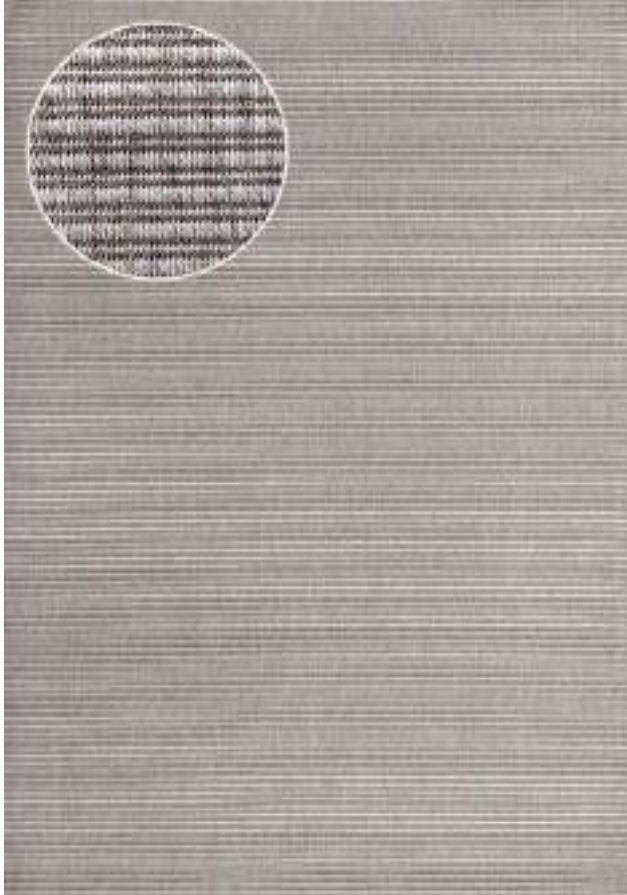

F-VOODOO COLLECTION

An all-time popular choice, the F-Voodoo collection boasts the sisal look without the roughness and maintenance issues of sisal rugs. A flat weave design made with 100% polypropylene Stainsafe® that looks so natural and sophisticated on both indoor and outdoor. It's weather safe, durable, suitable for allergic persons, very easy to clean and non-shedding.

This collection can be customized to your size requirements.

NAME:
F-VOODOO-BL-R

COLOR:
GRAY 37

LESS 10%

SIZE		PHP
150 x 220 cm	(5'0" x 7'2")	19,500
190 x 280 cm	(6'2" x 9'2")	29,500
230 x 330 cm	(7'6" x 10'9")	43,500
270 x 390 cm	(8'9" x 12'8")	58,500
310 x 450 cm	(10'2" x 14'5")	79,500
390 x 570 cm	(12'8" x 18'7")	135,000

sales@eurobel.com.ph
www.eurobel.com.ph

DISCLAIMER: Actual color may vary. Please understand the actual color may vary slightly from your monitor.