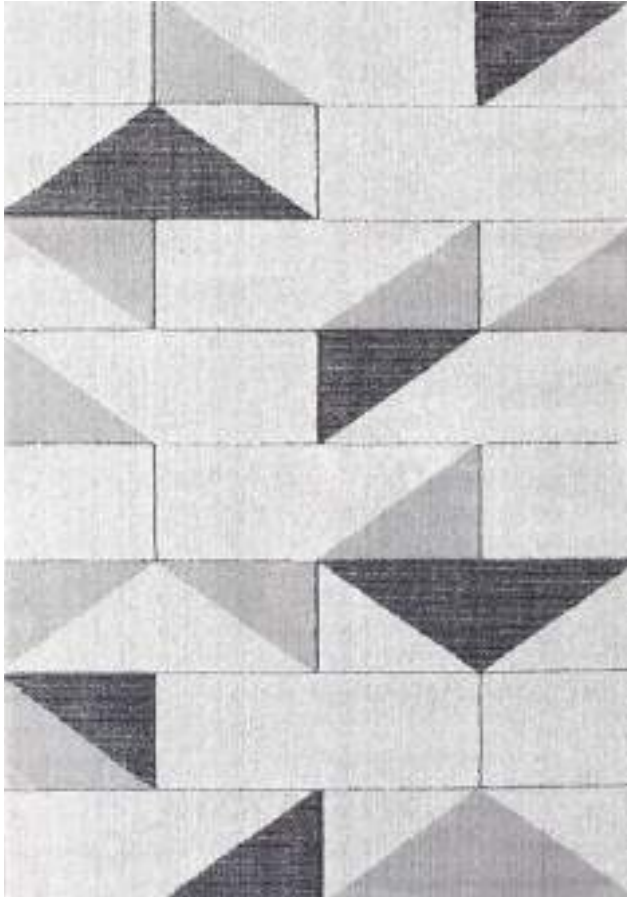

DISCLAIMER: Actual color may vary. Please understand the actual color may vary slightly from your monitor.

PLAY COLLECTION

The Play Collection is made of 100% polyester microfiber pile that ensures unrivaled softness and a subtle velvety sheen. The timeless colors of this collection along with the trendiest designs and modern patterns, will certainly enhance every type of decor. These rugs are durable and non-shedding for long lasting comfort.