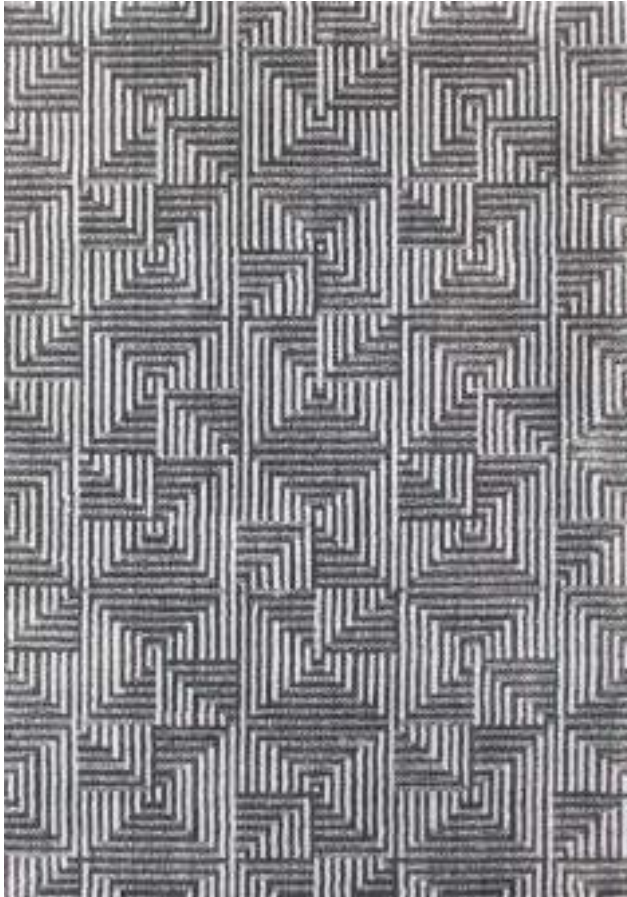

PLAY COLLECTION

The Play Collection is made of 100% polyester microfiber pile that ensures unrivaled softness and a subtle velvety sheen. The timeless colors of this collection along with the trendiest designs and modern patterns, will certainly enhance every type of decor. These rugs are durable and non-shedding for long lasting comfort.

NAME:
PLAY 63254-S

COLOR:
790

LESS 40%

SIZE		PHP
160 x 230 cm	(5'3" x 7'6")	34,500
200 x 290 cm	(6'6" x 9'5")	53,500
240 x 340 cm	(7'9" x 11'2")	75,500
280 x 400 cm	(9'2" x 13'1")	95,000