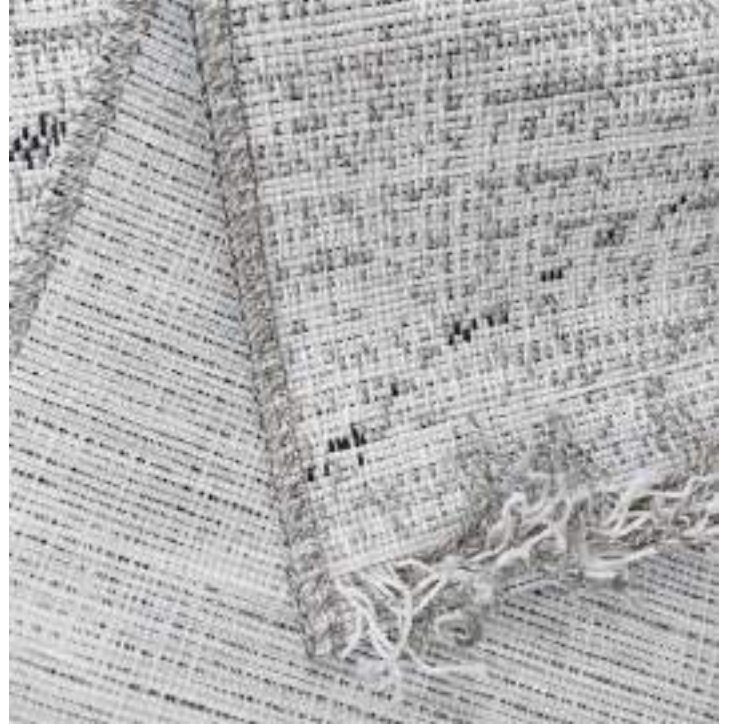

# TWEED COLLECTION

The Tweed & Weave collection draws inspiration from English tweed designs. Made from 100% Oeko-Tex R polypropylene yarn, this elegantly- structured carpet's finish features a unique contemporary fabric with an artisanal stitch. The Tweed & Weave collection is easy to clean and non-shedding, which makes them great for both indoor and outdoor use.

**NAME:**  
TWEED 9158-R,

**COLOR:**  
T614

**LESS 10%**

SIZE		PHP
155 x 225 cm	(5'1" x 7'5")	22,500
190 x 285 cm	(6'3" x 9'4")	34,500
230 x 325 cm	(7'7" x 10'8")	48,500
270 x 375 cm	(8'10" x 12'4")	65,500

# TWEED COLLECTION

The Tweed & Weave collection draws inspiration from English tweed designs. Made from 100% Oeko-Tex R polypropylene yarn, this elegantly-structured carpet's finish features a unique contemporary fabric with an artisanal stitch. The Tweed & Weave collection is easy to clean and non-shedding, which makes them great for both indoor and outdoor use.