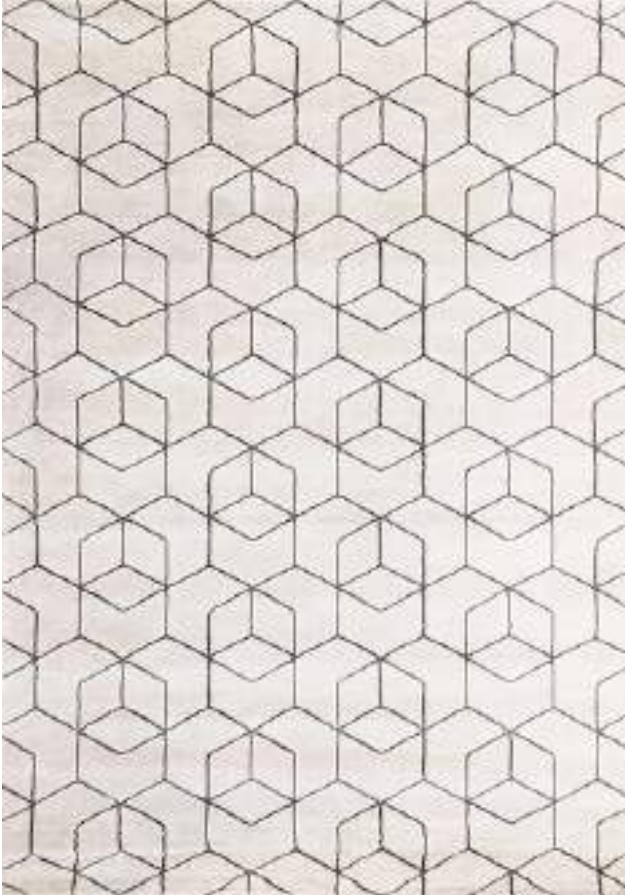

OPUS COLLECTION

The opulent, modern, smooth, low pile rugs of the Opus Collection are densely woven and has an outstanding "handmade" appeal with a very soft touch. By offering a palette of soft neutral tones, Opus adds a serene elegant charm to any room. Employing our 100% super heat-set polypropylene yarn, the collection offers a soft beauty that is also stain-resistant and non-shedding.

NAME:
OPUS 54285-S

COLOR:
076

LESS 40%

SIZE		PHP
160 x 230 cm	(5'3" x 7'6")	24,500
200 x 290 cm	(6'6" x 9'5")	38,500
240 x 340 cm	(7'9" x 11'2")	53,500
280 x 400 cm	(9'2" x 13'1")	73,500