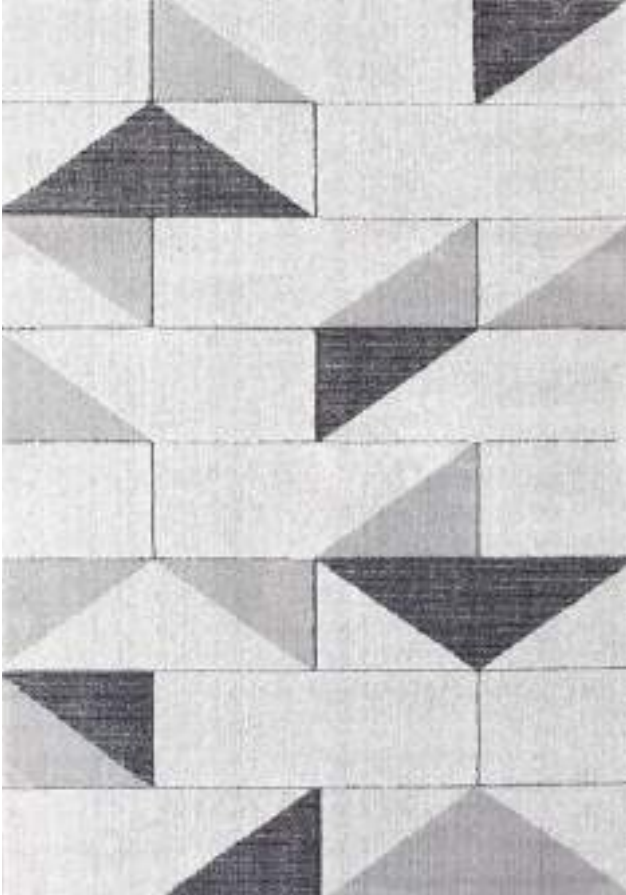

PLAY COLLECTION

The Play Collection is made of 100% polyester microfiber pile that ensures unrivaled softness and a subtle velvety sheen. The timeless colors of this collection along with the trendiest designs and modern patterns, will certainly enhance every type of decor. These rugs are durable and non-shedding for long lasting comfort.

NAME:
PLAY 63251-S

COLOR:
670

LESS 40%

SIZE		PHP
160 x 230 cm	(5'3" x 7'6")	34,500
200 x 290 cm	(6'6" x 9'5")	53,500
240 x 340 cm	(7'9" x 11'2")	75,500
280 x 400 cm	(9'2" x 13'1")	95,000