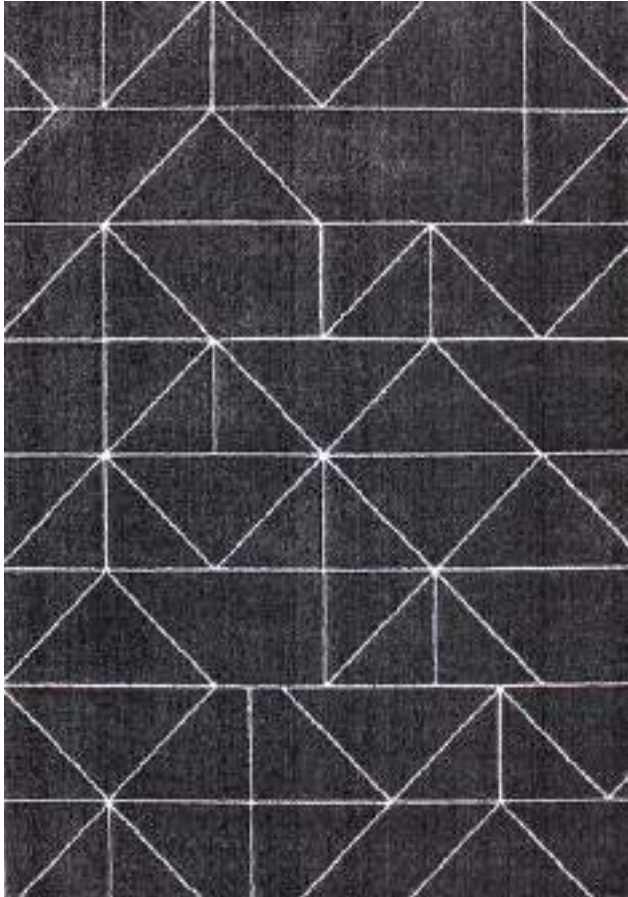

PLAY COLLECTION

The Play Collection is made of 100% polyester microfiber pile that ensures unrivaled softness and a subtle velvety sheen. The timeless colors of this collection along with the trendiest designs and modern patterns, will certainly enhance every type of decor. These rugs are durable and non-shedding for long lasting comfort.

NAME:
PLAY 63252-S

COLOR:
930

LESS 40%

SIZE		PHP
160 x 230 cm	(5'3" x 7'6")	34,500
200 x 290 cm	(6'6" x 9'5")	53,500
240 x 340 cm	(7'9" x 11'2")	75,500
280 x 400 cm	(9'2" x 13'1")	95,000