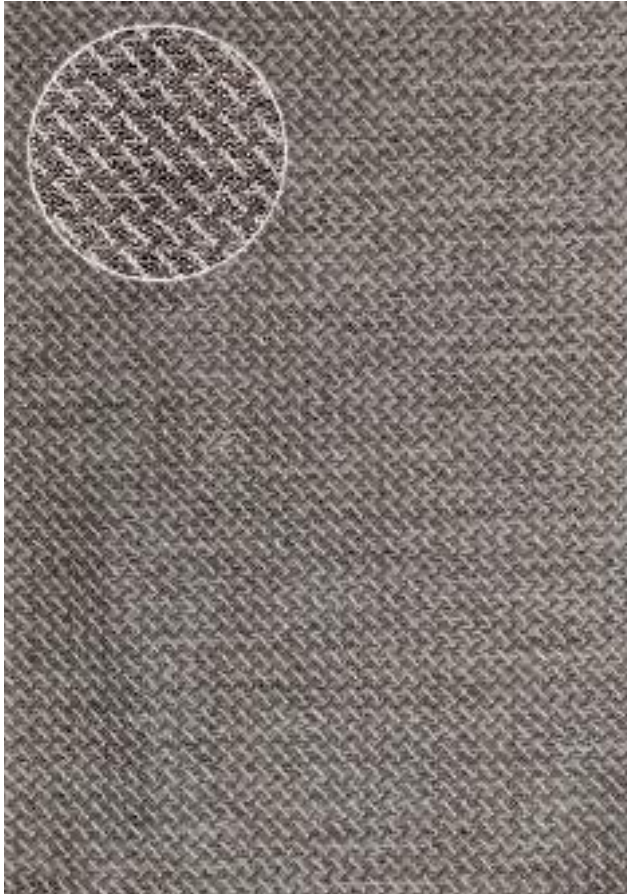

F-NATURE COLLECTION

The very versatile and popular F-Nature Collection is a flat weave design that enhances both your indoor and outdoor space. It is made with 100% polypropylene Stainsafe® that looks so natural and sophisticated. It's flexible, weather safe, durable, suitable for allergic persons, very easy to clean and non-shedding. This collection can be customized to your size requirements.

NAME:
F-NATURE 4048-BL-R

COLOR:
GREY 17

LESS 10%

SIZE		PHP
150 x 220 cm	(5'0" x 7'2")	19,500
190 x 280 cm	(6'2" x 9'2")	29,500
230 x 330 cm	(7'6" x 10'9")	43,500
270 x 390 cm	(8'9" x 12'8")	58,500
310 x 450 cm	(10'2" x 14'5")	79,500
390 x 570 cm	(12'8" x 18'7")	135,000