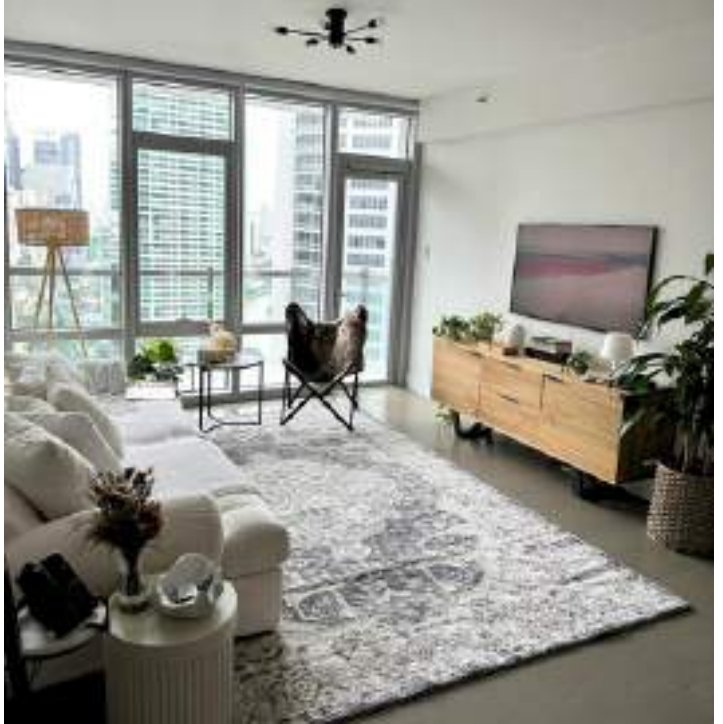

CYRUS COLLECTION

Go for bolder with the Cyrus Collection's embossed polyester fiber and heat-set yarn which instantly perks up any interior space. The design identity and volumized texture makes this collection astoundingly unique and soft to the touch. In addition, the woven fibers make these rugs both non-shedding and easy to maintain.

NAME:
CYRUS 0704-R

COLOR:
A64

LESS 10%

SIZE		PHP
160 x 230 cm	(5'3" x 7'6")	34,500
200 x 290 cm	(6'6" x 9'5")	53,500
240 x 340 cm	(7'9" x 11'2")	75,500
280 x 400 cm	(9'2" x 13'1")	95,000
320 x 460 cm	(10'5" x 15'1")	145,000
400 x 580 cm	(13'1" x 19'0")	225,000