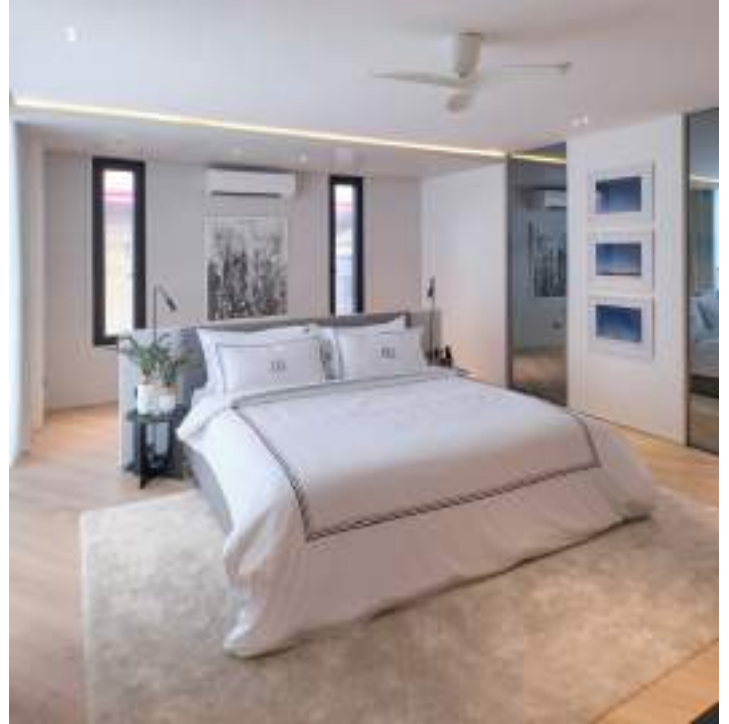

SERENE COLLECTION

Feel graced with simplicity by the Serene collection's soft, pure, and monochromatic tone which blends well with any interior space.

Experience bliss by these remarkably comfortable and supple rugs that are made of 100% Frieze yarn that is both easy to clean and non-shedding.

NAME:
SERENE-BL-R

COLOR:
TAUPE

LESS 10%

SIZE		PHP
160 x 230 cm	(5'3" x 7'6")	29,500
200 x 290 cm	(6'6" x 9'5")	48,500
240 x 340 cm	(7'9" x 11'2")	67,500
280 x 400 cm	(9'2" x 13'1")	92,500
320 x 460 cm	(10'5" x 15'1")	125,000
400 x 580 cm	(13'1" x 19'0")	195,000