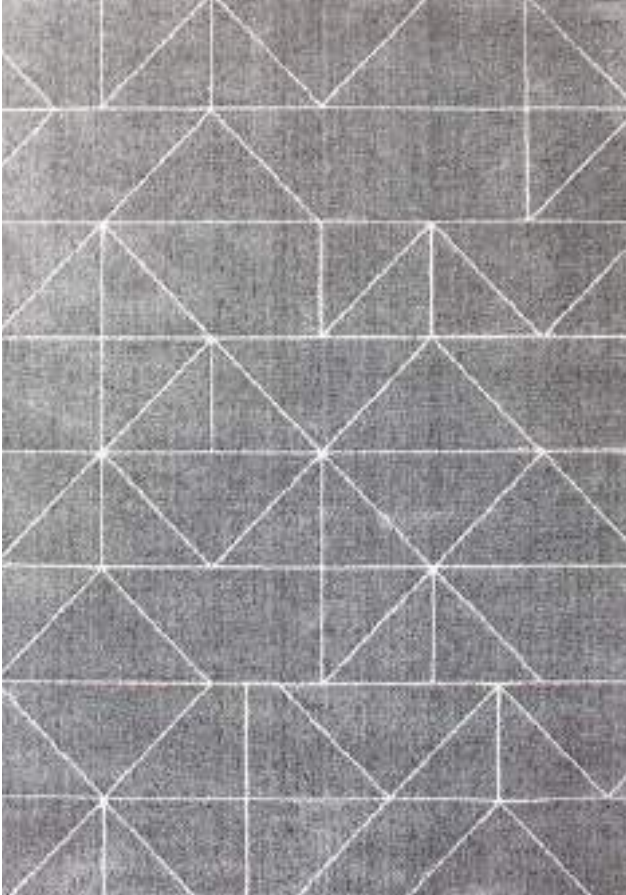

PLAY COLLECTION

The Play Collection is made of 100% polyester microfiber pile that ensures unrivaled softness and a subtle velvety sheen. The timeless colors of this collection along with the trendiest designs and modern patterns, will certainly enhance every type of decor. These rugs are durable and non-shedding for long lasting comfort.

NAME:
PLAY 63252-S

COLOR:
790

LESS 40%

SIZE		PHP
160 x 230 cm	(5'3" x 7'6")	34,500
200 x 290 cm	(6'6" x 9'5")	53,500
240 x 340 cm	(7'9" x 11'2")	75,500
280 x 400 cm	(9'2" x 13'1")	95,000