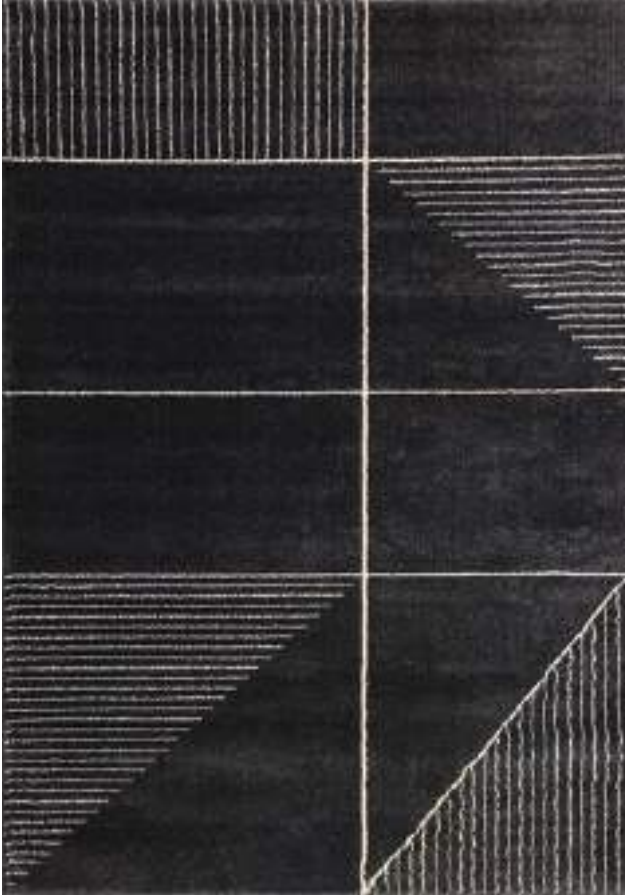

FJORD COLLECTION

The Fjord Collection is a smart combination of refined microfiber polyester and super soft micro-set polypropylene yarn that ensures a luxurious, unique touch and a lush underfoot experience. This collection matches every kind of decor with its refined tone-on-tone yarn blends, trendy furry look and modern Berber inspired designs. The rich volumized pile blend of this lushly woven rug is durable, easy to clean and non-shedding for long lasting comfort.

NAME:
FJORD 50425-S

COLOR:
690

LESS 40%

SIZE		PHP
160 x 230 cm	(5'3" x 7'6")	29,500
200 x 290 cm	(6'6" x 9'5")	48,500
240 x 340 cm	(7'9" x 11'2")	67,500
280 x 400 cm	(9'2" x 13'1")	92,500