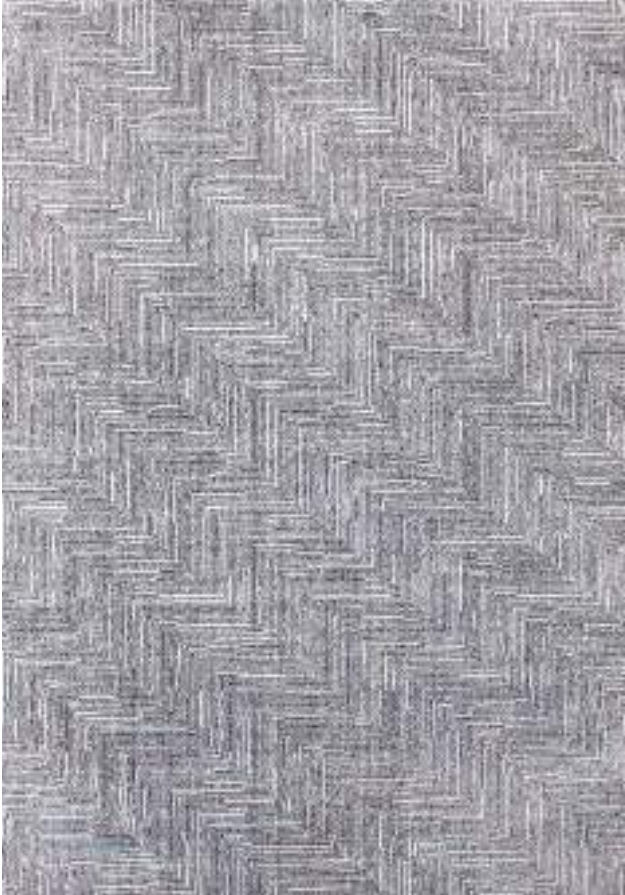

PLAY COLLECTION

The Play Collection is made of 100% polyester microfiber pile that ensures unrivaled softness and a subtle velvety sheen. The timeless colors of this collection along with the trendiest designs and modern patterns, will certainly enhance every type of decor. These rugs are durable and non-shedding for long lasting comfort.

NAME:
PLAY 63255-S

COLOR:
970

LESS 40%

SIZE		PHP
160 x 230 cm	(5'3" x 7'6")	34,500
200 x 290 cm	(6'6" x 9'5")	53,500
240 x 340 cm	(7'9" x 11'2")	75,500
280 x 400 cm	(9'2" x 13'1")	95,000